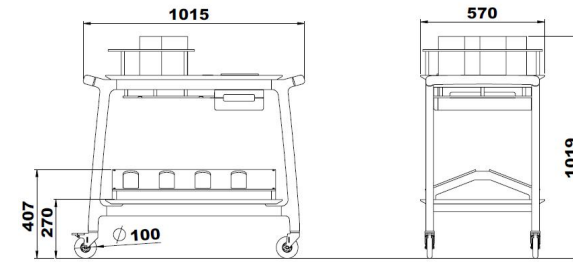

ARIANNA BAR

Cocktail trolley with solid wood structure. Upper tier laid with stainless steel and equipped with two GN 1/3 pans for minced ice and cubes, a useful side bottle holder and a green chopping board for drinks decoration. Provided with glass rack and a frontal acrylic glass upright structure with upper shelf for a quick drinks drop. Lower tier with bottle holder structure made of acrylic glass. Two castors with brake included.

www.candola.cz

ARIANNA TROLLEY DIMENSIONS

ARIANNA VINI

ARIANNA BOLLE

ARIANNA BAR

ARIANNA 2

ARIANNA REF3

New and innovative line of solid wood service trolleys with 2 or 3 tiers. The general design is enhanced by small and refined details like the unique shape of the shelves and tiny elegant metal parts on the push handles. Equipped with 4 swiveling castors.