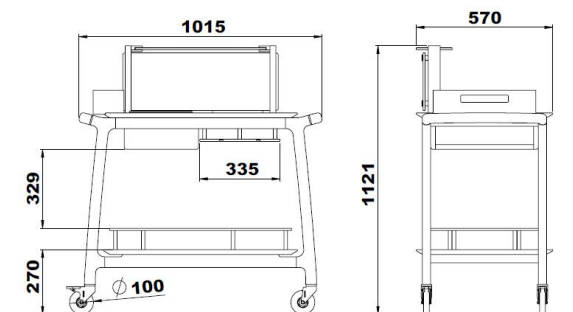

www.candola.cz

ARIANNA TROLLEY DIMENSIONS

ARIANNA VINI

ARIANNA BOLLE

ARIANNA BAR

ARIANNA 2

ARIANNA REF3

New and innovative line of solid wood service trolleys with 2 or 3 tiers. The general design is enhanced by small and refined details like the unique shape of the shelves and tiny elegant metal parts on the push handles. Equipped with 4 swiveling castors.