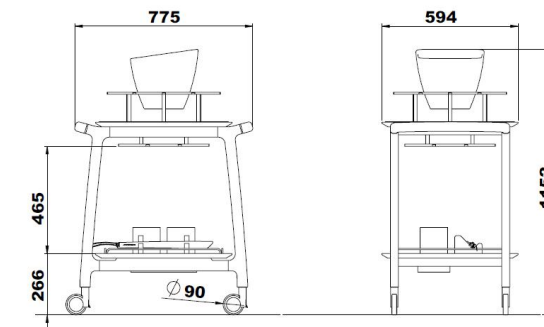

ARIANNA BAR

Cocktail trolley with solid wood structure. Upper tier laid with stainless steel and equipped with two GN 1/3 pans for minced ice and cubes, a useful side bottle holder and a green chopping board for drinks decoration. Provided with glass rack and a frontal acrylic glass upright structure with upper shelf for a quick drinks drop. Lower tier with bottle holder structure made of acrylic glass. Two castors with brake included.

www.candola.cz

ARIANNA TROLLEY DIMENSIONS

ARIANNA VINI

ARIANNA BOLLE

ARIANNA BAR

ARIANNA 2

ARIANNA REF3

New and innovative line of solid wood service trolleys with 2 or 3 tiers. The general design is enhanced by small and refined details like the unique shape of the shelves and tiny elegant metal parts on the push handles. Equipped with 4 swiveling castors.