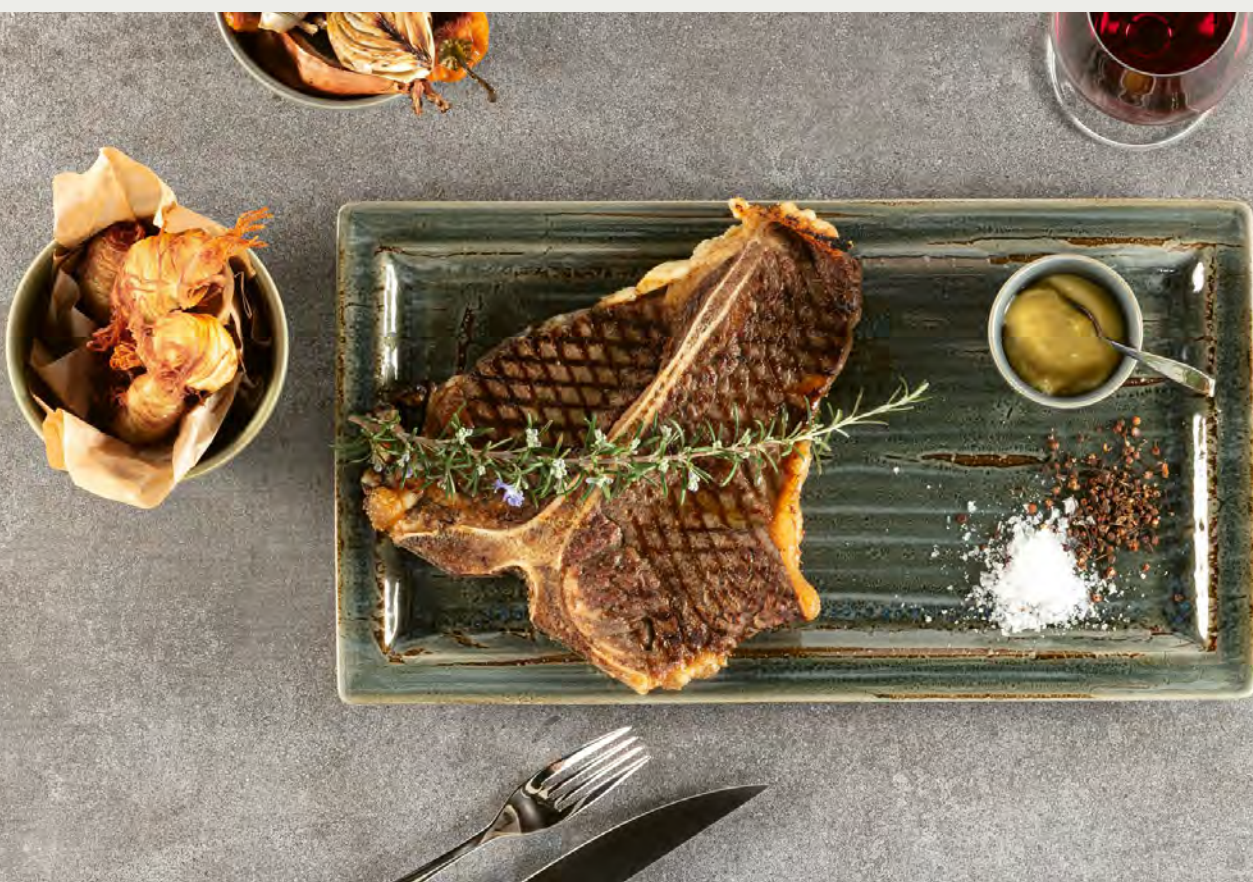

SPOT

RECTANGULAR PLATE

Teller rechteckig - Assiette rectangulaire - Plato rectangular - Piatto rettangolare

5 YEARS
ANTI-CHIP
GUARANTEE

L 33.8 cm / W 18.3 cm / Ht. 2.4 cm
L 13 1/3" / W 7 1/5" / Ht. 1"

6

L 32.5 cm / W 17.5 cm
L 12 4/5" / W 6 8/9"

SEMEDRG33
 SPTEDRG33
 SGREDRG33
 SJDEDRG33
 SSRDRG33

BOWL

Schale - Bol - Bol - Coppetta

5 YEARS
ANTI-CHIP
GUARANTEE

Ø 16 cm / Ht. 6.5 cm / Cont. 58 cl
Ø 6 2/7" / Ht. 2 5/9" / Cont. 19 3/5 oz

12

SEMNNRB16
 SPTNNRB16
 SGRNNRB16
 SJDNNRB16
 SSRNNRB16

Ø 12 cm / Ht. 5.5 cm / Cont. 27 cl
Ø 4 5/7" / Ht. 2 1/6" / Cont. 9 1/8 oz

12

SEMNNBW12
 SPTNNBW12
 SGRNNBW12
 SJDNNBW12
 SSRNNBW12

Ø 10.5 cm / Ht. 4.5 cm / Cont. 16 cl
Ø 4 1/7" / Ht. 1 7/9" / Cont. 5 2/5 oz

12

SEMNNBW10
 SPTNNBW10
 SGRNNBW10
 SJDNNBW10
 SSRNNBW10